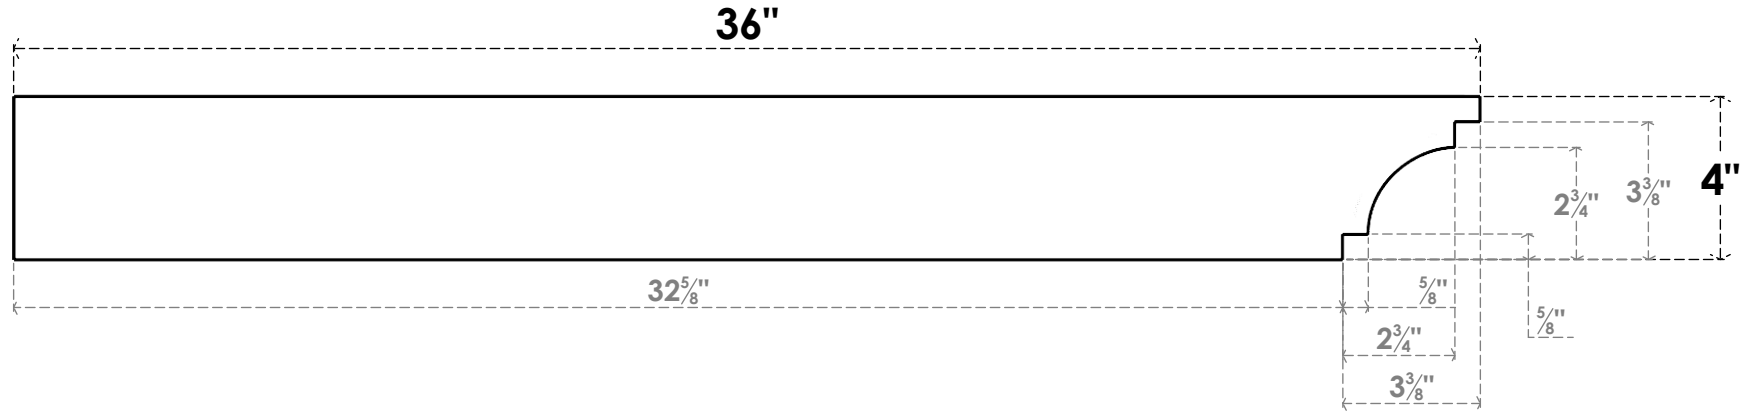

ITEM NUMBER: RFTURO040X04000X36000X004MED00RCPR

4"W X 4"H X 36"L TIMBERTHANE ROUGH CEDAR MEDITERRANEAN FAUX WOOD OPEN RAFTER TAIL, 4"L END, PRIMED TAN

SIDE PROFILE

FRONT PROFILE

ISOMETRIC

GENERATED DATE : 03/02/2023