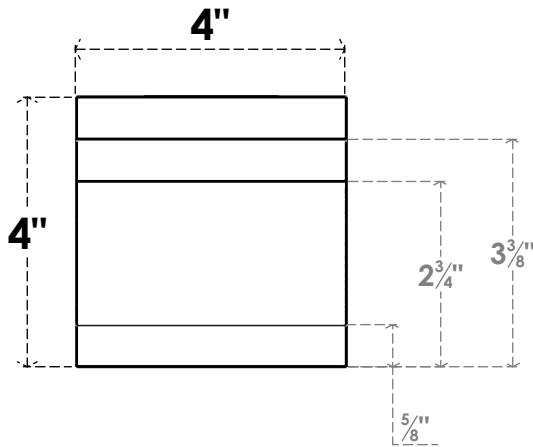

ITEM NUMBER: RFTURO040X04000X36000X004MED00RCPR

4"W X 4"H X 36"L TIMBERTHANE ROUGH CEDAR MEDITERRANEAN FAUX WOOD OPEN RAFTER TAIL, 4"L END, PRIMED TAN

SIDE PROFILE

FRONT PROFILE

ISOMETRIC

GENERATED DATE : 03/02/2023